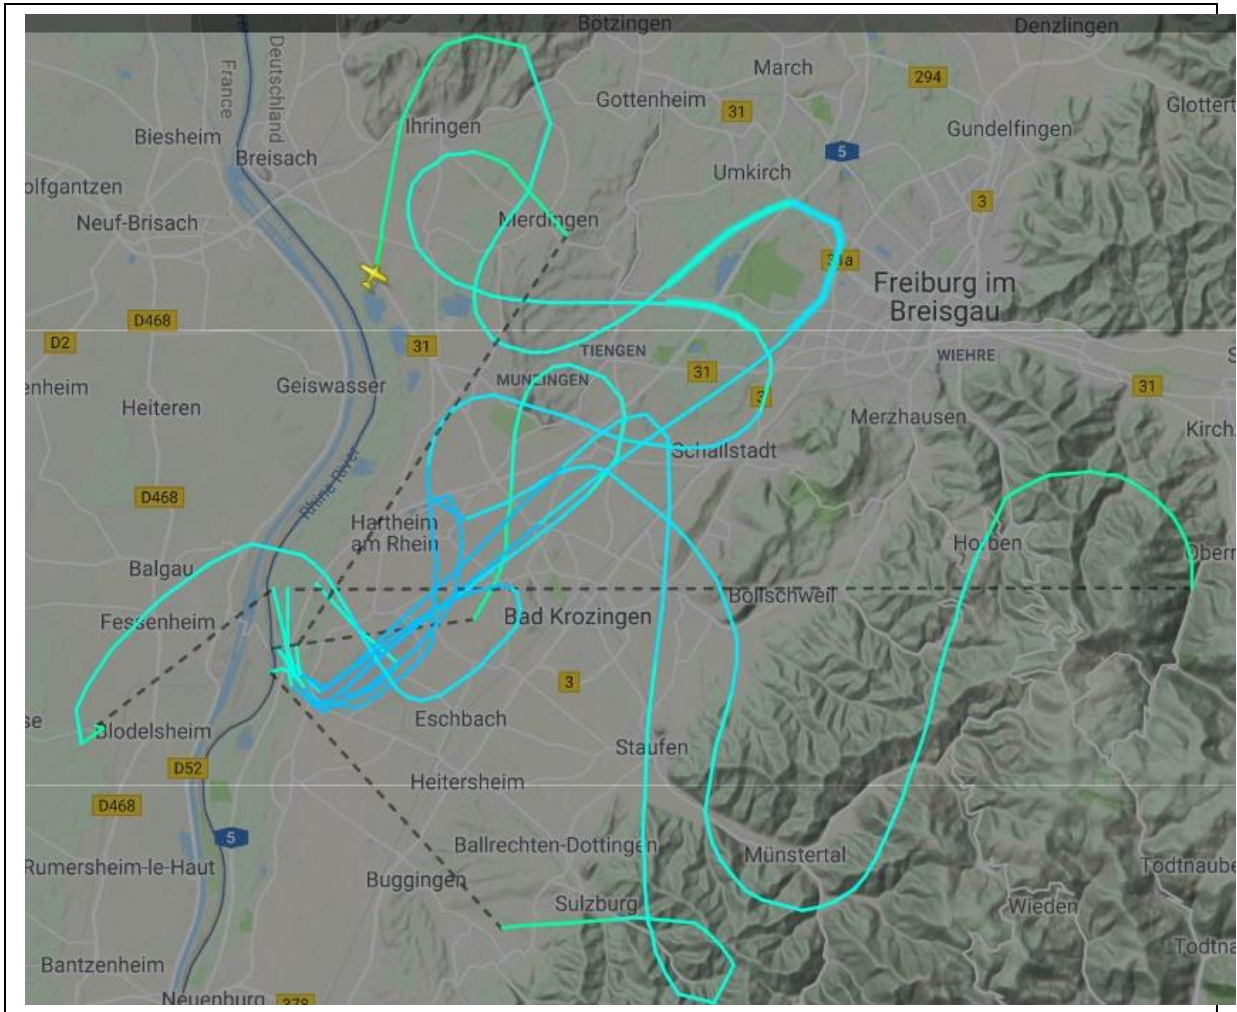

D-FREI Fr, 24. Mai bis Sonntag 26. Mai 2019

Playback of flight D-FREI

GREAT CIRCLE DISTANCE
N/A

AVERAGE FLIGHT TIME
-

ACTUAL FLIGHT TIME
-

AVERAGE ARRIVAL DELAY
-

FROM
Colmar (CMR)

TO
-

MACH
N/A

WIND
N/A

TEMPERATURE
N/A

D-FREI Fr, 24.5.2019 aktuell 16:00 Uhr

flightradar24
LIVE AIR TRAFFIC

Apps Add coverage Data / History Social

DFREI
Private owner

© Kurt Greul

AIRCRAFT TYPE (C208)
Cessna Caravan C208B

REGISTRATION D-FREI	COUNTRY OF REG.
SERIAL NUMBER (MSN)	AGE N/A

Recent D-FREI flights

CALIBRATED ALTITUDE 9,700 ft	VERTICAL SPEED 🔒
GPS ALTITUDE N/A	TRACK 288°

Speed & altitude graph

GROUND SPEED 130 kts	TRUE AIRSPEED N/A
INDICATED AIRSPEED N/A	MACH N/A
WIND N/A	TEMPERATURE N/A

D-FREI Fr, 24.5.2019 aktuell 16:03 Uhr über Fessenheim

D-FREI So, 26.5.2019 Start 10:19 Uhr

D-FREI So, 26.5.2019 Start 14:26