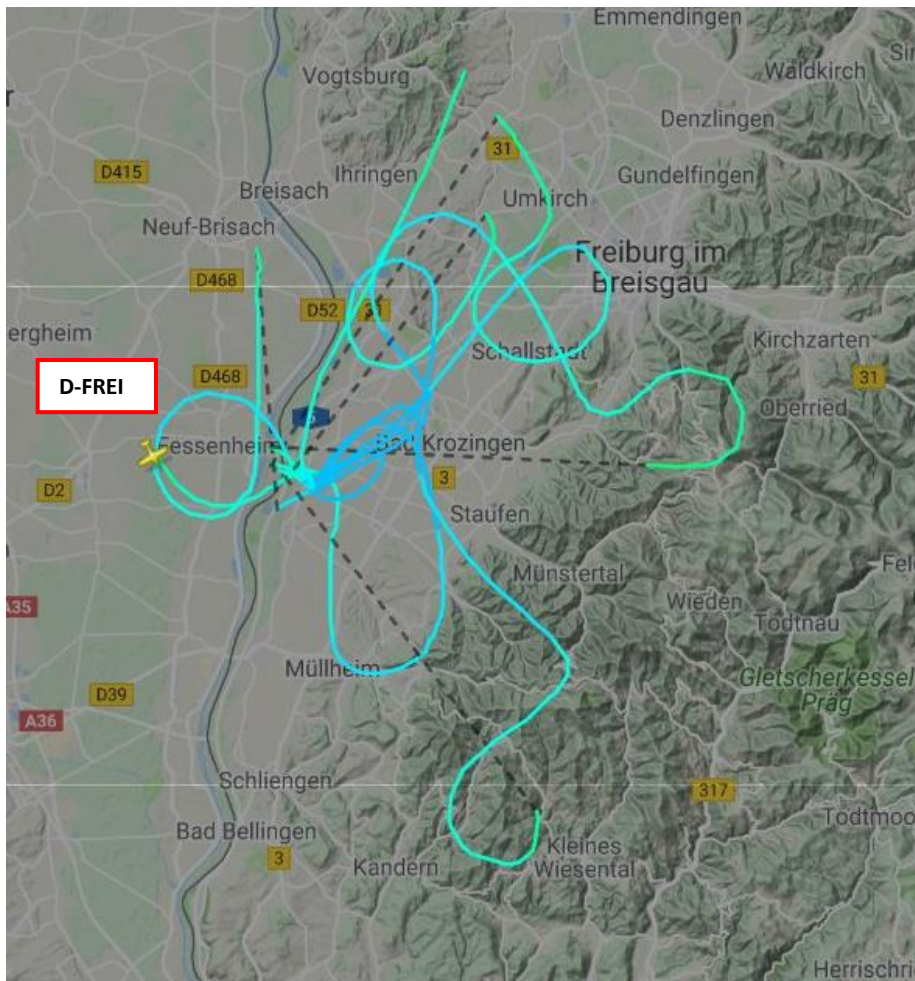

TIME
08:24 UTC

CALIBRATED ALTITUDE
7.800 FT

GROUND SPEED
127 KTS

VERTICAL SPEED
LOCKED

TRACK
150°

AIRCRAFT
Cessna Caravan C208B

REGISTRATION
D-FREI

SERIAL NUMBER (MSN)
-

CALIBRATED ALTITUDE
13,900 ft

GPS ALTITUDE
N/A

VERTICAL SPEED

TRACK
241°

Speed & altitude graph

GROUND SPEED
98 kts

INDICATED AIRSPEED
N/A

TRUE AIRSPEED
N/A

AIRCRAFT TYPE (C208)
Cessna Caravan C208B

REGISTRATION D-FREI	COUNTRY OF REG.
SERIAL NUMBER (MSN)	AGE N/A

Recent D-FREI flights

CALIBRATED ALTITUDE 9,700 ft	VERTICAL SPEED 🔒
GPS ALTITUDE N/A	TRACK 288°

Speed & altitude graph

GROUND SPEED 130 kts	TRUE AIRSPEED N/A
INDICATED AIRSPEED N/A	MACH N/A
WIND N/A	TEMPERATURE N/A

D-FREI Fr, 24.5.2019 aktuell 16:03 Uhr über Fessenheim

D-FREI So, 26.5.2019 Start 10:19 Uhr

D-FREI So, 26.5.2019 Start 14:26